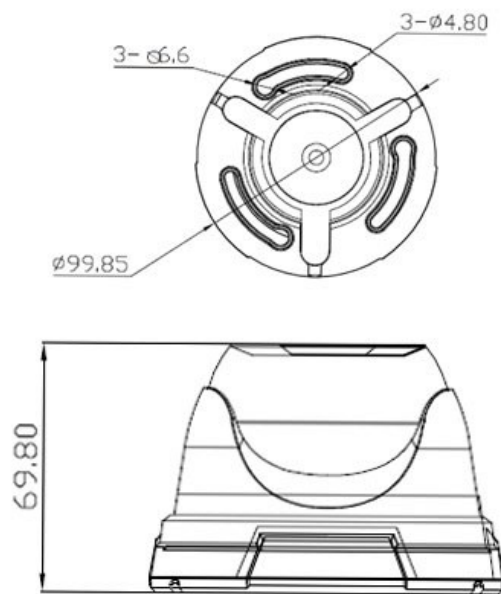

CP- GTC-D24L2**2.4 MP Astra HD IR Dome Camera - 20 Mtr.****Astra** HD
camera**Main Features**

- 1/2.7" 2.4MP HQIS Pro Image Sensor
- 25/30fps@ 2.4MP
- Day/Night(ICR), AWB, AGC, BLC
- Plug-n-Play HD/SD Camera
- 3.6 mm Lens
- Equipped with fine IR LEDs for clearer night vision
- IR Range of 20 Mtr.
- Compatible with HDx, AHD, HDCVI, CVBS & HDTVI DVRS

CP- GTC-D24L2**2.4 MP Astra HD IR Dome Camera - 20 Mtr.****Astra** HD
camera**Feature**

Image Sensor

Minimum Illumination

Shutter Speed

White Balance

Gain Control(AGC)

Lens

Back Light Compensation

Humidity

Power Source

Power Consumption

Dimension

Weight

Specification

1/2.7" 2.4MP HQIS Pro Image Sensor

Color(0.1Lux),White and Black (0.01Lux IR LED On)

99.85mm x 99.85mm x 69.80mm

0.15Kg.