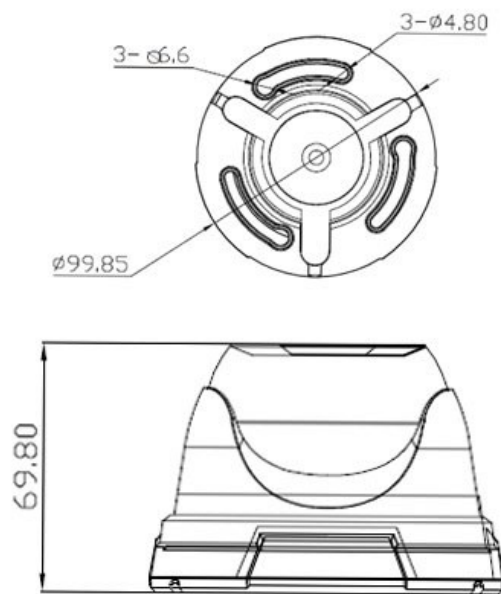

**CP- GTC-D10L2****1 MP HD Astra HD IR Dome Camera - 20 Mtr.****Astra** HD  
camera**Main Features**

- 1 MP HQIS Pro Image Sensor
- 25/30fps@720P
- Day/Night(ICR), AWB, AGC, BLC
- Plug-n-Play HD/SD Camera
- 3.6mm Lens (2.8 mm Optional)
- Equipped with fine IR LEDs for clearer night vision
- IR Range of 20 Mtr.
- Compatible with HDx, AHD, HDCVI, CVBS and HDTVI DVRs

**CP- GTC-D10L2****1 MP HD Astra HD IR Dome Camera - 20 Mtr.****Astra** HD  
camera**Feature**

Image Sensor  
Minimum Illumination  
Shutter Speed  
White Balance  
Gain Control(AGC)  
Lens  
S/N Ratio  
Back Light Compensation  
Resolution  
Video Output  
ICR  
IR  
No. of IR LEDs  
Operating Temperature  
Humidity  
Power Source  
Power Consumption  
Dimension  
Weight

**Specification**

1 MP HQIS Pro Image Sensor  
Color(0.1Lux),White and Black(0.01Lux IR LED On)  
1/50s(1/60s)-1/100,000s (Auto/Fixed)  
Auto  
Auto  
3.6mm (2.8 mm Optional)  
≥52dB  
Auto  
720P  
1.0Vp-p Composite Output (75Ω / BNC), HD-AHD(720P) \ HD-TVI(720P) \ HD-CVI(720P)\  
CVBS, AHD Default setting  
Support  
IR Range of 20 Mtr.  
24pcsφ5mm  
-20°C~+55°C  
10% ~ 90%  
DC12V(+/-10%)  
0.4W(2.5W after IR LED Powered on)  
99.85mm x 99.85mm x 69.80mm  
0.15KG