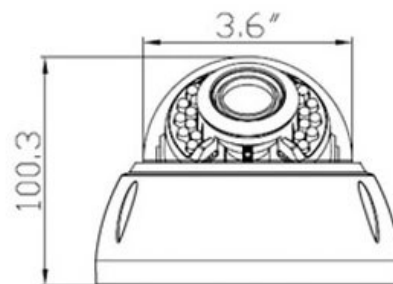

**CP- ENC-V13FL4-VM****1.3 MP HD VF IR Vandal Dome Camera - 40Mtr.****Main Features**

- 1/3" 1.3MP CMOS Image Sensor
- Max 25fps@1.3MP
- H.264 Video Compression
- DWDR, Day/Night (ICR), AWB, AGC, BLC
- 2.8~12mm Varifocal lens
- IR Range of 40 Mtrs, IP66, SD Card
- Mobile Software: RMOB
- CMS Software: RVMS

# CP- ENC-V13FL4-VM

1.3 MP HD VF IR Vandal Dome Camera - 40Mtr.

## Specification

1/3" 1.3MP CMOS  
0.01Lux@F1.2(Color)/0.001Lux@F1.2(B/W)  
Auto/Manual  
Auto/Manual  
2.8~12mm Varifocal lens  
Auto/Manual  
H.264  
Dual Stream  
1.3M(1280x960) /720P(1280x720) / D1(704x576/704x480) /CIF(352x288/352x240)  
Main Stream :1.3M/720P@25fps , Sub-Stream: D1  
1 Channel  
1 channel  
2 Channel  
1 Channel  
DWDR  
RJ-45 (10/100Base-T)  
iPhone, iPad, Android  
IR Range of 40 Mtr.  
Max 32GB  
-20°C~+65°C  
DC12V±10%, PoE  
IP66